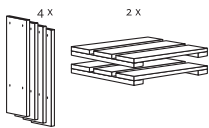

Crate table/stool junior:

W x D x H: 32,7 x 32,7 x 30 cm

Height of seat: 30 cm

Solid beech

Available in the colours clear varnish, untreated, white, yellow, red, blue and black

Size of packaging: W x D x H: 34 x 8,5 x 36 cm