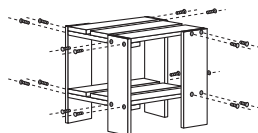

Crate table/stool junior:

W x D x H: 32,7 x 32,7 x 30 cm

Height of seat: 30 cm

Solid beech

Available in the colours clear varnish, untreated, white, yellow, red, blue and black

Size of packaging: W x D x H: 34 x 8,5 x 36 cm